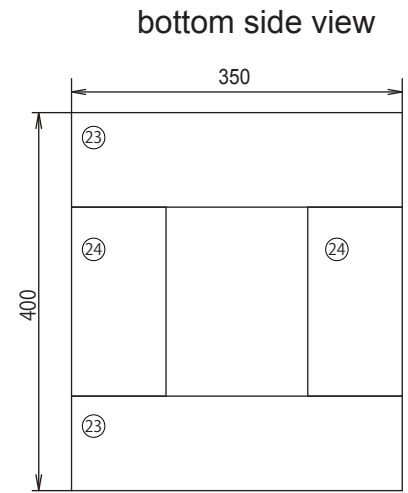

Dimensions / Polarity

Standard Accessories

| | |
|--------------------|----------------------------------|
| Speaker unit : 1pc | Specification sheet : 1pc |
| Screw : 4pcs | Application sheet : 1pc |
| Washer : 4pcs | Safety precautions : 1pc |
| Spacer : 1pc | Customer registration card : 1pc |

Bass Reflex type Enclosure

thickness : 15mm

※Please visit our website for more details.

Backloaded horn type Enclosure

thickness : 15mm

BOARD1 2pcs/1set

BOARD2 1pc/1set

※ Please visit our website for more details.