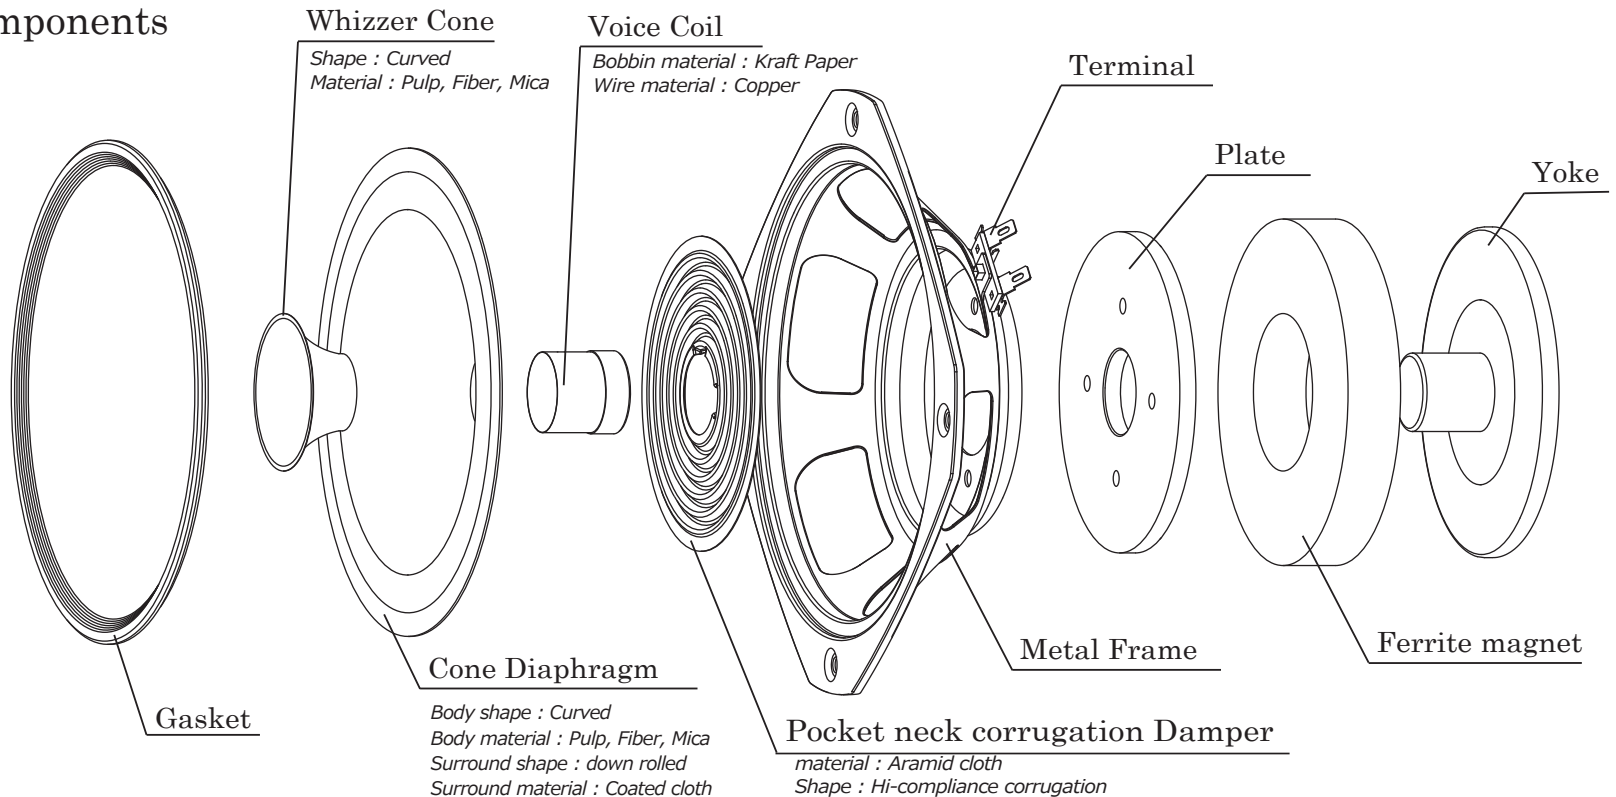

Components