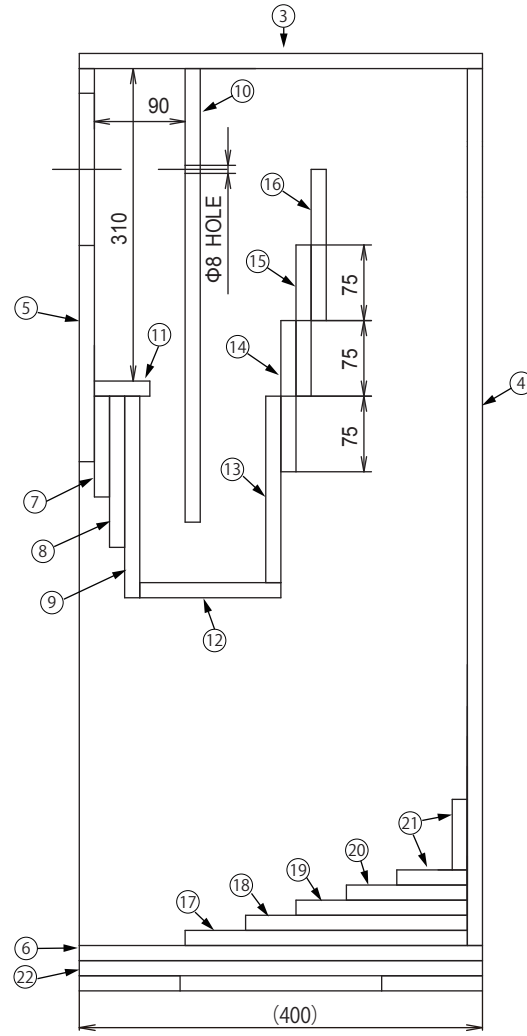

Dimensions / Polarity

Standard Accessories

| | |
|--------------------|----------------------------------|
| Speaker unit : 1pc | Specification sheet : 1pc |
| Screw : 4pcs | Application sheet : 1pc |
| Washer : 4pcs | Safety precautions : 1pc |
| Spacer : 1pc | Customer registration card : 1pc |

Bass Reflex type Enclosure

thickness : 15mm

※Please visit our website for more details.

Backloaded horn type Enclosure

thickness : 15mm

BOARD1 2pcs/1set

BOARD2 1pc/1set

※ Please visit our website for more details.