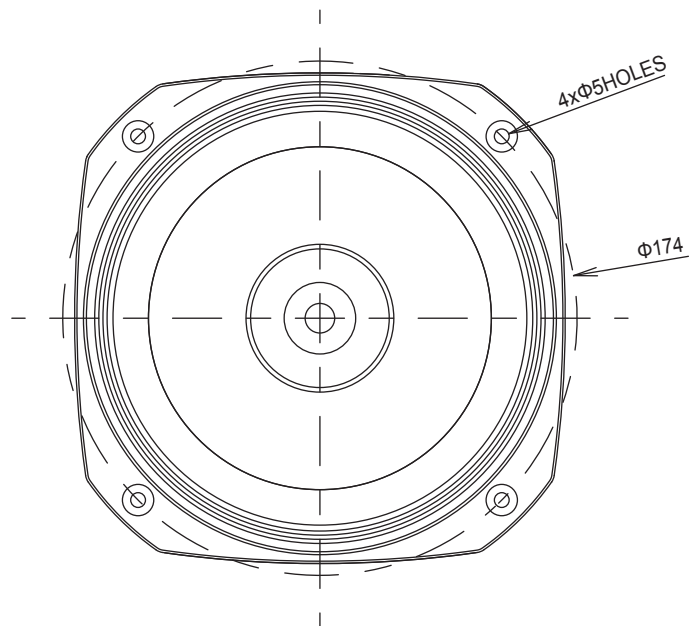

FE166NV

16cm Fullrange speaker unit

Specification Sheet

Fostex

www.fostex.jp/products/fe166nv

In accordance with our policy of continuous development, we reserve the right to change specifications without notice Printed in China 635309

Dimensions / Polarity

Standard Accessories

| | |
|--------------------|----------------------------------|
| Speaker unit : 1pc | Specification sheet : 1pc |
| Screw : 4pcs | Application sheet : 1pc |
| Washer : 4pcs | Safety precautions : 1pc |
| Spacer : 1pc | Customer registration card : 1pc |

Specifications & Thiele / Small Parameters

Frequency Response

FOSTER Electric Co.,Ltd semi-anechoic chamber
1/24th oct smoothing / Input 2.83V(1W) / mic distance 1m

| | | | |
|-----------------------|-----------------------------------|-----------|------|
| Electrical Parameters | Nominal Impedance | 8.0 | ohm |
| | Re | 7.8 | ohm |
| | Le | 0.8 | mH |
| | fs (F0) | 49.6 | Hz |
| Mechanical Parameters | Mms (M0) | 7.0 | g |
| | Cms | 1.5 | mm/N |
| | Bl | 7.7 | N/A |
| Loss Factors | Qms | 7.88 | - |
| | Qes | 0.28 | - |
| | Qts (Q0) | 0.27 | - |
| Other Parameters | SPL (1m/1W) | 94.0 | dB |
| | Equivalent Diaphragm Radius (a) | 65.0 | mm |
| | Rated Input | 22 | W |
| | Max Input | 65 | W |
| | Overall Diameter | □166 | mm |
| | Voice Coil Diameter | 25 | mm |
| | Reproduction Frequency Response | fs to 20k | Hz |
| | Vas | 36.9 | L |
| Baffle Hole Diameter | Φ146 | mm | |