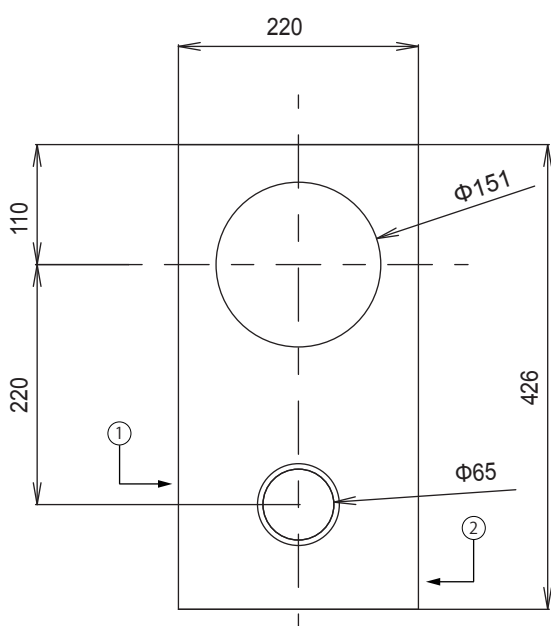

Dimensions / Polarity

Standard Accessories

| | |
|--------------------|----------------------------------|
| Speaker unit : 1pc | Specification sheet : 1pc |
| Screw : 4pcs | Application sheet : 1pc |
| Washer : 4pcs | Safety precautions : 1pc |
| Spacer : 1pc | Customer registration card : 1pc |

Specifications & Thiele / Small Parameters

Frequency Response

FOSTER Electric Co.,Ltd semi-anechoic chamber
1/24th oct smoothing / Input 2.83V(1W) / mic distance 1m

| | | | |
|-----------------------|-----------------------------------|-----------|------|
| Electrical Parameters | Nominal Impedance | 8.0 | ohm |
| | Re | 7.8 | ohm |
| | Le | 0.8 | mH |
| | fs (F0) | 49.6 | Hz |
| Mechanical Parameters | Mms (M0) | 7.0 | g |
| | Cms | 1.5 | mm/N |
| | Bl | 7.7 | N/A |
| Loss Factors | Qms | 7.88 | - |
| | Qes | 0.28 | - |
| | Qts (Q0) | 0.27 | - |
| Other Parameters | SPL (1m/1W) | 94.0 | dB |
| | Equivalent Diaphragm Radius (a) | 65.0 | mm |
| | Rated Input | 22 | W |
| | Max Input | 65 | W |
| | Overall Diameter | □166 | mm |
| | Voice Coil Diameter | 25 | mm |
| | Reproduction Frequency Response | fs to 20k | Hz |
| | Vas | 36.9 | L |
| Baffle Hole Diameter | Φ146 | mm | |

Components

FE166NV

16cm Fullrange speaker unit

Fostex

Application Sheet

www.fostex.jp/products/fe166nv

In accordance with our policy of continuous development, we reserve the right to change specifications without notice Printed in China 635310

Bass Reflex type Enclosure

thickness : 15mm

※Please visit our website for more details.

Backloaded horn type Enclosure

thickness : 15mm

BOARD1 2pcs/1set

BOARD2 1pc/1set

※ Please visit our website for more details.