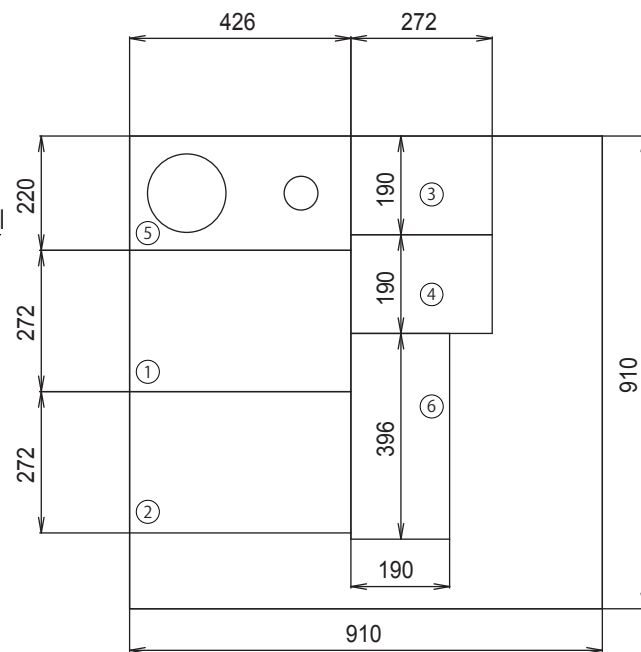

Dimensions / Polarity

Standard Accessories

| | |
|--------------------|----------------------------------|
| Speaker unit : 1pc | Specification sheet : 1pc |
| Screw : 4pcs | Application sheet : 1pc |
| Washer : 4pcs | Safety precautions : 1pc |
| Spacer : 1pc | Customer registration card : 1pc |

Specifications & Thiele / Small Parameters

Frequency Response

FOSTER Electric Co.,Ltd semi-anechoic chamber
1/24th oct smoothing / Input 2.83V(1W) / mic distance 1m

| | | | |
|-----------------------|-----------------------------------|-----------|------|
| Electrical Parameters | Nominal Impedance | 8.0 | ohm |
| | Re | 7.8 | ohm |
| | Le | 0.8 | mH |
| | fs (F0) | 49.6 | Hz |
| Mechanical Parameters | Mms (M0) | 7.0 | g |
| | Cms | 1.5 | mm/N |
| | Bl | 7.7 | N/A |
| Loss Factors | Qms | 7.88 | - |
| | Qes | 0.28 | - |
| | Qts (Q0) | 0.27 | - |
| Other Parameters | SPL (1m/1W) | 94.0 | dB |
| | Equivalent Diaphragm Radius (a) | 65.0 | mm |
| | Rated Input | 22 | W |
| | Max Input | 65 | W |
| | Overall Diameter | □166 | mm |
| | Voice Coil Diameter | 25 | mm |
| | Reproduction Frequency Response | fs to 20k | Hz |
| | Vas | 36.9 | L |
| Baffle Hole Diameter | Φ146 | mm | |

Components

FE166NV

16cm Fullrange speaker unit

Fostex

Application Sheet

www.fostex.jp/products/fe166nv

In accordance with our policy of continuous development, we reserve the right to change specifications without notice Printed in China 635310

Bass Reflex type Enclosure

thickness : 15mm

※Please visit our website for more details.

Backloaded horn type Enclosure

thickness : 15mm

BOARD1 2pcs/1set

BOARD2 1pc/1set

※ Please visit our website for more details.