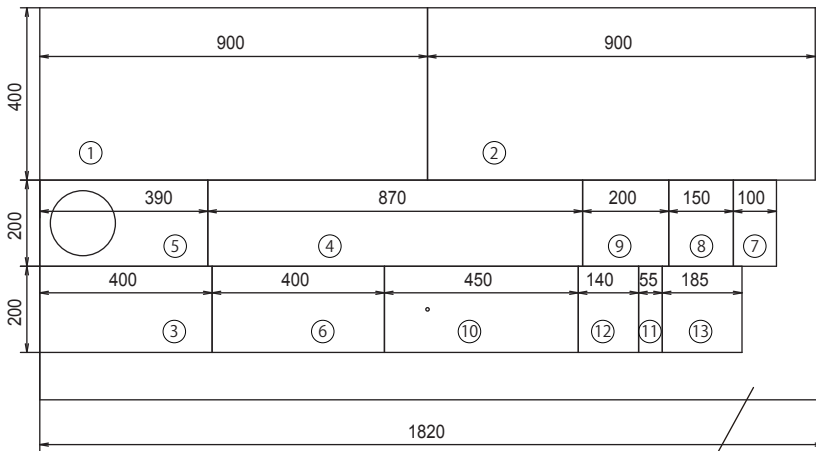

Bass Reflex type Enclosure

thickness : 15mm

※Please visit our website for more details.

Backloaded horn type Enclosure

thickness : 15mm

BOARD1 2pcs/1set

BOARD2 1pc/1set

※ Please visit our website for more details.