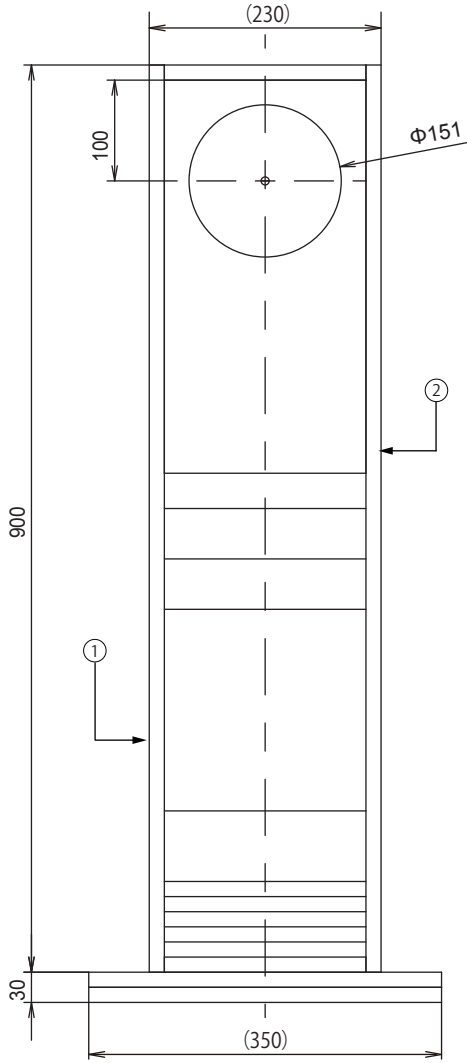

Dimensions / Polarity

Standard Accessories

| | |
|--------------------|----------------------------------|
| Speaker unit : 1pc | Specification sheet : 1pc |
| Screw : 4pcs | Application sheet : 1pc |
| Washer : 4pcs | Safety precautions : 1pc |
| Spacer : 1pc | Customer registration card : 1pc |

Specifications & Thiele / Small Parameters

Frequency Response

FOSTER Electric Co.,Ltd semi-anechoic chamber
1/24th oct smoothing / Input 2.83V(1W) / mic distance 1m

| | | | |
|-----------------------|-----------------------------------|-----------|------|
| Electrical Parameters | Nominal Impedance | 8.0 | ohm |
| | Re | 7.8 | ohm |
| | Le | 0.8 | mH |
| | fs (F0) | 49.6 | Hz |
| Mechanical Parameters | Mms (M0) | 7.0 | g |
| | Cms | 1.5 | mm/N |
| | Bl | 7.7 | N/A |
| Loss Factors | Qms | 7.88 | - |
| | Qes | 0.28 | - |
| | Qts (Q0) | 0.27 | - |
| Other Parameters | SPL (1m/1W) | 94.0 | dB |
| | Equivalent Diaphragm Radius (a) | 65.0 | mm |
| | Rated Input | 22 | W |
| | Max Input | 65 | W |
| | Overall Diameter | □166 | mm |
| | Voice Coil Diameter | 25 | mm |
| | Reproduction Frequency Response | fs to 20k | Hz |
| | Vas | 36.9 | L |
| Baffle Hole Diameter | Φ146 | mm | |

Components

FE166NV

16cm Fullrange speaker unit

Fostex

Application Sheet

www.fostex.jp/products/fe166nv

In accordance with our policy of continuous development, we reserve the right to change specifications without notice Printed in China 635310

Bass Reflex type Enclosure

thickness : 15mm

※Please visit our website for more details.

Backloaded horn type Enclosure

thickness : 15mm

BOARD1 2pcs/1set

BOARD2 1pc/1set

※ Please visit our website for more details.