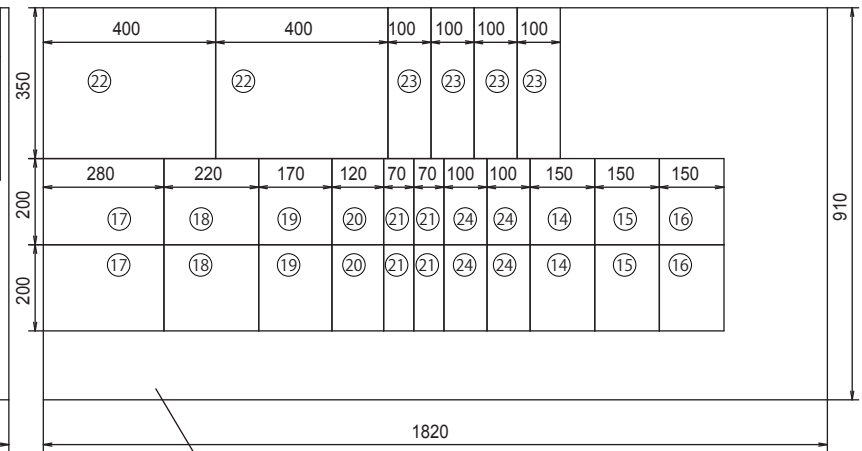

Bass Reflex type Enclosure

thickness : 15mm

※Please visit our website for more details.

Backloaded horn type Enclosure

thickness : 15mm

BOARD1 2pcs/1set

BOARD2 1pc/1set

※ Please visit our website for more details.