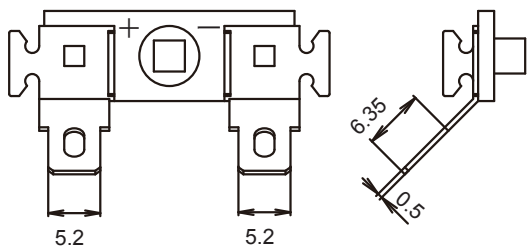

FE166NV

16cm Fullrange speaker unit

Specification Sheet

Fostex

www.fostex.jp/products/fe166nv

In accordance with our policy of continuous development, we reserve the right to change specifications without notice Printed in China 635309

Dimensions / Polarity

Standard Accessories

| | |
|--------------------|----------------------------------|
| Speaker unit : 1pc | Specification sheet : 1pc |
| Screw : 4pcs | Application sheet : 1pc |
| Washer : 4pcs | Safety precautions : 1pc |
| Spacer : 1pc | Customer registration card : 1pc |

Specifications & Thiele / Small Parameters

Frequency Response

FOSTER Electric Co.,Ltd semi-anechoic chamber
1/24th oct smoothing / Input 2.83V(1W) / mic distance 1m

| | | | |
|-----------------------|-----------------------------------|-----------|------|
| Electrical Parameters | Nominal Impedance | 8.0 | ohm |
| | Re | 7.8 | ohm |
| | Le | 0.8 | mH |
| | fs (F0) | 49.6 | Hz |
| Mechanical Parameters | Mms (M0) | 7.0 | g |
| | Cms | 1.5 | mm/N |
| | Bl | 7.7 | N/A |
| Loss Factors | Qms | 7.88 | - |
| | Qes | 0.28 | - |
| | Qts (Q0) | 0.27 | - |
| Other Parameters | SPL (1m/1W) | 94.0 | dB |
| | Equivalent Diaphragm Radius (a) | 65.0 | mm |
| | Rated Input | 22 | W |
| | Max Input | 65 | W |
| | Overall Diameter | □166 | mm |
| | Voice Coil Diameter | 25 | mm |
| | Reproduction Frequency Response | fs to 20k | Hz |
| | Vas | 36.9 | L |
| Baffle Hole Diameter | Φ146 | mm | |

Bass Reflex type Enclosure

thickness : 15mm

※Please visit our website for more details.

Backloaded horn type Enclosure

thickness : 15mm

BOARD1 2pcs/1set

BOARD2 1pc/1set

※ Please visit our website for more details.