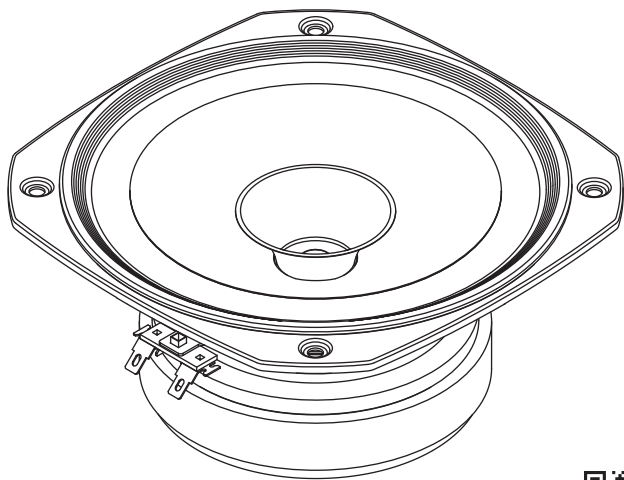

Dimensions / Polarity

Standard Accessories

| | |
|--------------------|----------------------------------|
| Speaker unit : 1pc | Specification sheet : 1pc |
| Screw : 4pcs | Application sheet : 1pc |
| Washer : 4pcs | Safety precautions : 1pc |
| Spacer : 1pc | Customer registration card : 1pc |

Specifications & Thiele / Small Parameters

Frequency Response

FOSTER Electric Co.,Ltd semi-anechoic chamber
1/24th oct smoothing / Input 2.83V(1W) / mic distance 1m

| | | | |
|-----------------------|-----------------------------------|-----------|------|
| Electrical Parameters | Nominal Impedance | 8.0 | ohm |
| | Re | 7.8 | ohm |
| | Le | 0.8 | mH |
| | fs (F0) | 49.6 | Hz |
| Mechanical Parameters | Mms (M0) | 7.0 | g |
| | Cms | 1.5 | mm/N |
| | Bl | 7.7 | N/A |
| Loss Factors | Qms | 7.88 | - |
| | Qes | 0.28 | - |
| | Qts (Q0) | 0.27 | - |
| Other Parameters | SPL (1m/1W) | 94.0 | dB |
| | Equivalent Diaphragm Radius (a) | 65.0 | mm |
| | Rated Input | 22 | W |
| | Max Input | 65 | W |
| | Overall Diameter | □166 | mm |
| | Voice Coil Diameter | 25 | mm |
| | Reproduction Frequency Response | fs to 20k | Hz |
| | Vas | 36.9 | L |
| Baffle Hole Diameter | Φ146 | mm | |

Components

FE166NV

16cm Fullrange speaker unit

Fostex

Application Sheet

www.fostex.jp/products/fe166nv

In accordance with our policy of continuous development, we reserve the right to change specifications without notice Printed in China 635310

Bass Reflex type Enclosure

thickness : 15mm

※Please visit our website for more details.

Backloaded horn type Enclosure

thickness : 15mm

BOARD1 2pcs/1set

BOARD2 1pc/1set

※ Please visit our website for more details.