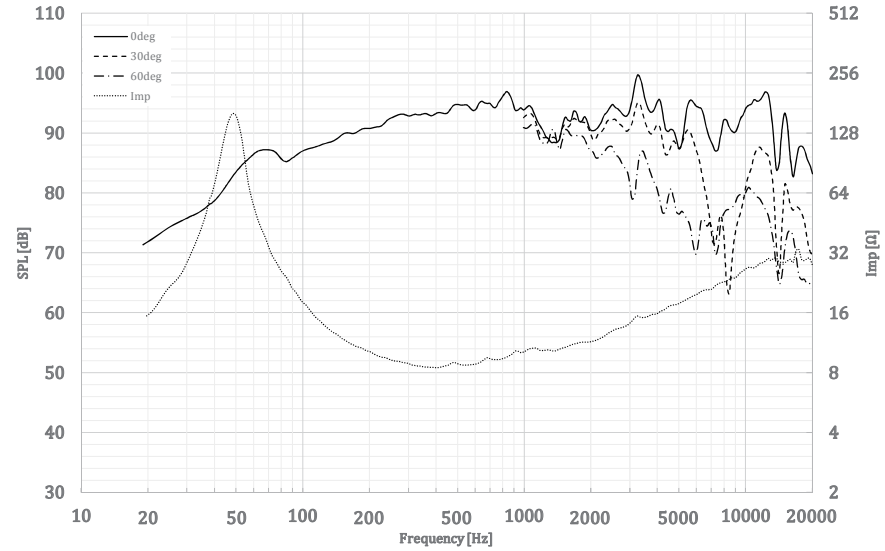

Specifications & Thiele / Small Parameters

Frequency Response

FOSTER Electric Co.,Ltd semi-anechoic chamber
1/24th oct smoothing / Input 2.83V(1W) / mic distance 1m

| | | | |
|-----------------------|-----------------------------------|-----------|------|
| Electrical Parameters | Nominal Impedance | 8.0 | ohm |
| | Re | 7.8 | ohm |
| | Le | 0.8 | mH |
| | fs (F0) | 49.6 | Hz |
| Mechanical Parameters | Mms (M0) | 7.0 | g |
| | Cms | 1.5 | mm/N |
| | Bl | 7.7 | N/A |
| Loss Factors | Qms | 7.88 | - |
| | Qes | 0.28 | - |
| | Qts (Q0) | 0.27 | - |
| Other Parameters | SPL (1m/1W) | 94.0 | dB |
| | Equivalent Diaphragm Radius (a) | 65.0 | mm |
| | Rated Input | 22 | W |
| | Max Input | 65 | W |
| | Overall Diameter | □166 | mm |
| | Voice Coil Diameter | 25 | mm |
| | Reproduction Frequency Response | fs to 20k | Hz |
| | Vas | 36.9 | L |
| Baffle Hole Diameter | Φ146 | mm | |