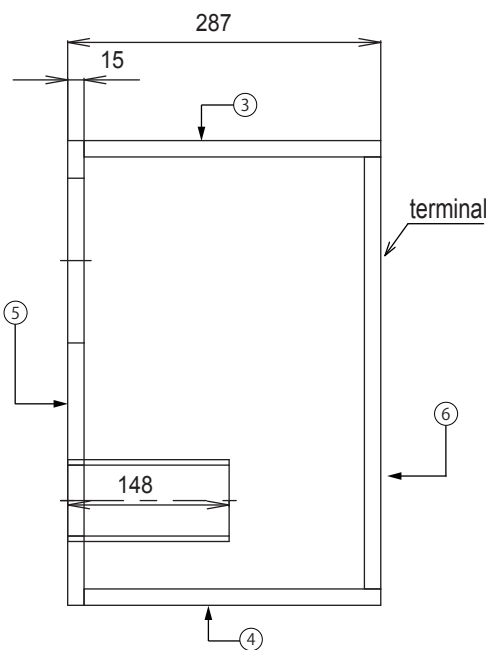

Dimensions / Polarity

Standard Accessories

| | |
|--------------------|----------------------------------|
| Speaker unit : 1pc | Specification sheet : 1pc |
| Screw : 4pcs | Application sheet : 1pc |
| Washer : 4pcs | Safety precautions : 1pc |
| Spacer : 1pc | Customer registration card : 1pc |

Specifications & Thiele / Small Parameters

Frequency Response

FOSTER Electric Co.,Ltd semi-anechoic chamber
1/24th oct smoothing / Input 2.83V(1W) / mic distance 1m

| | | | |
|-----------------------|-----------------------------------|-----------|------|
| Electrical Parameters | Nominal Impedance | 8.0 | ohm |
| | Re | 7.8 | ohm |
| | Le | 0.8 | mH |
| | fs (F0) | 49.6 | Hz |
| Mechanical Parameters | Mms (M0) | 7.0 | g |
| | Cms | 1.5 | mm/N |
| | Bl | 7.7 | N/A |
| Loss Factors | Qms | 7.88 | - |
| | Qes | 0.28 | - |
| | Qts (Q0) | 0.27 | - |
| Other Parameters | SPL (1m/1W) | 94.0 | dB |
| | Equivalent Diaphragm Radius (a) | 65.0 | mm |
| | Rated Input | 22 | W |
| | Max Input | 65 | W |
| | Overall Diameter | □166 | mm |
| | Voice Coil Diameter | 25 | mm |
| | Reproduction Frequency Response | fs to 20k | Hz |
| | Vas | 36.9 | L |
| Baffle Hole Diameter | Φ146 | mm | |

Components

FE166NV

16cm Fullrange speaker unit

Fostex

Application Sheet

www.fostex.jp/products/fe166nv

In accordance with our policy of continuous development, we reserve the right to change specifications without notice Printed in China 635310

Bass Reflex type Enclosure

thickness : 15mm

※Please visit our website for more details.

Backloaded horn type Enclosure

thickness : 15mm

BOARD1 2pcs/1set

BOARD2 1pc/1set

※ Please visit our website for more details.