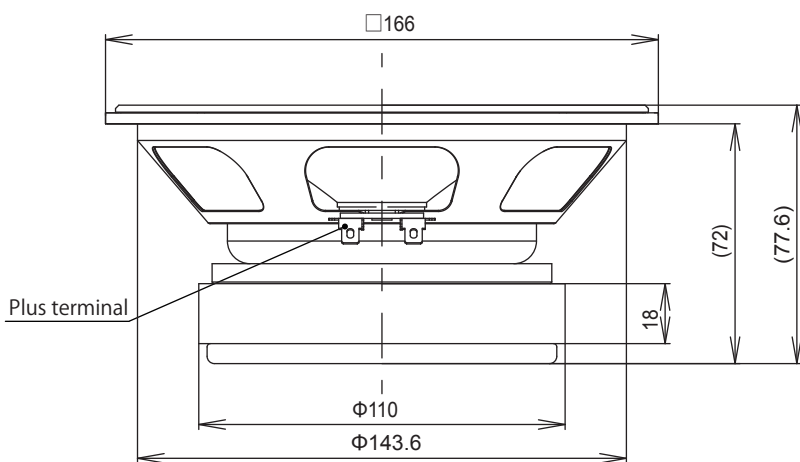

FE166NV

16cm Fullrange speaker unit

Specification Sheet

Fostex

www.fostex.jp/products/fe166nv

In accordance with our policy of continuous development, we reserve the right to change specifications without notice Printed in China 635309

Dimensions / Polarity

Standard Accessories

| | |
|--------------------|----------------------------------|
| Speaker unit : 1pc | Specification sheet : 1pc |
| Screw : 4pcs | Application sheet : 1pc |
| Washer : 4pcs | Safety precautions : 1pc |
| Spacer : 1pc | Customer registration card : 1pc |

Specifications & Thiele / Small Parameters

Frequency Response

FOSTER Electric Co.,Ltd semi-anechoic chamber
1/24th oct smoothing / Input 2.83V(1W) / mic distance 1m

| | | | |
|-----------------------|-----------------------------------|-----------|------|
| Electrical Parameters | Nominal Impedance | 8.0 | ohm |
| | Re | 7.8 | ohm |
| | Le | 0.8 | mH |
| | fs (F0) | 49.6 | Hz |
| Mechanical Parameters | Mms (M0) | 7.0 | g |
| | Cms | 1.5 | mm/N |
| | Bl | 7.7 | N/A |
| Loss Factors | Qms | 7.88 | - |
| | Qes | 0.28 | - |
| | Qts (Q0) | 0.27 | - |
| Other Parameters | SPL (1m/1W) | 94.0 | dB |
| | Equivalent Diaphragm Radius (a) | 65.0 | mm |
| | Rated Input | 22 | W |
| | Max Input | 65 | W |
| | Overall Diameter | □166 | mm |
| | Voice Coil Diameter | 25 | mm |
| | Reproduction Frequency Response | fs to 20k | Hz |
| | Vas | 36.9 | L |
| Baffle Hole Diameter | Φ146 | mm | |

Bass Reflex type Enclosure

thickness : 15mm

※Please visit our website for more details.

Backloaded horn type Enclosure

thickness : 15mm

BOARD1 2pcs/1set

BOARD2 1pc/1set

※ Please visit our website for more details.