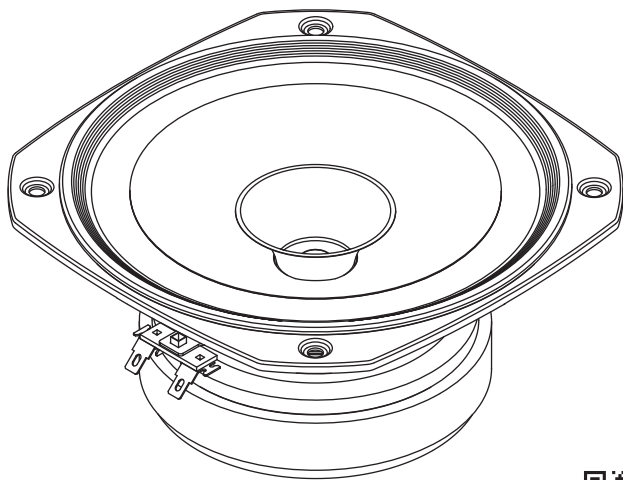

FE166NV

16cm Fullrange speaker unit

Specification Sheet

Fostex

www.fostex.jp/products/fe166nv

In accordance with our policy of continuous development, we reserve the right to change specifications without notice Printed in China 635309

Dimensions / Polarity

Standard Accessories

| | |
|--------------------|----------------------------------|
| Speaker unit : 1pc | Specification sheet : 1pc |
| Screw : 4pcs | Application sheet : 1pc |
| Washer : 4pcs | Safety precautions : 1pc |
| Spacer : 1pc | Customer registration card : 1pc |

Components

FE166NV

16cm Fullrange speaker unit

Fostex

Application Sheet

www.fostex.jp/products/fe166nv

In accordance with our policy of continuous development, we reserve the right to change specifications without notice Printed in China 635310

Bass Reflex type Enclosure

thickness : 15mm

※Please visit our website for more details.

Backloaded horn type Enclosure

thickness : 15mm

BOARD1 2pcs/1set

BOARD2 1pc/1set

※ Please visit our website for more details.